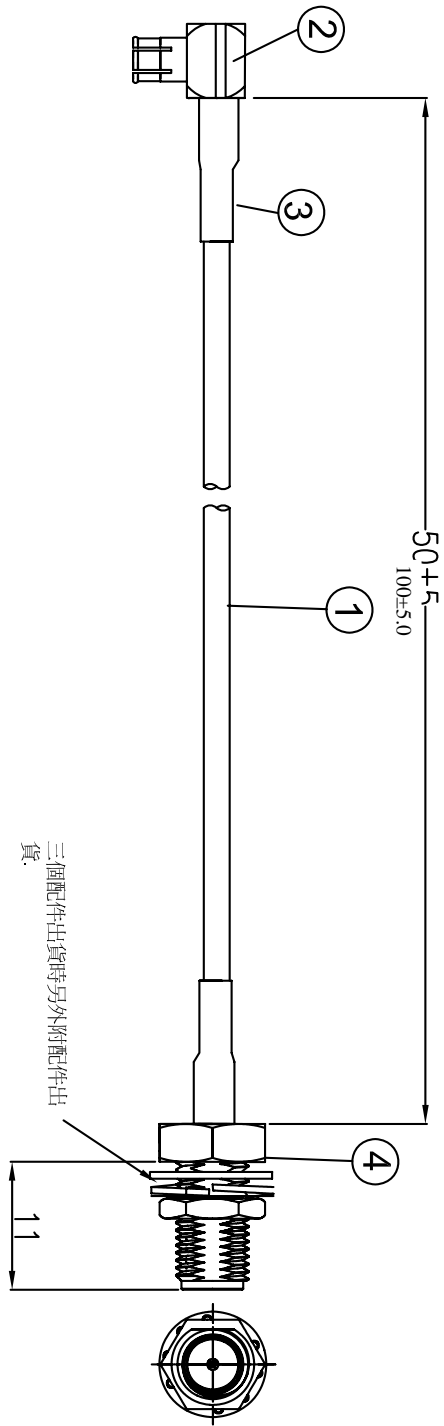

# Kinghelm®

REVISIONS			
REV	NUMBER	DESCRIPTION	DATE
A		DESIGN	

ITEM NO.	PART NUMBER	DESCRIPTION	QTY.
④	连接器	SMA 11牙, 母头母针, 镀金, 接316线,	1
③	套管	OD:2.0,L=15MM,薄的套管	2
②	连接器	MCX 弯公头, 公针, 镀金, 接316线,	1
①	同轴线	RG-316棕色同轴线, OD:2.5mm	AS

深圳市金航标电子有限公司 WWW.BDSS666.COM

KHB(RG316)-MCX-100-28 0755-83044319

ALL DIMENSION ARE IN MM		DATE	TITLE	
DRAIN	Jamy	2019-06-01	RF CABLE SMA /F TO MCX/M L=50mm	
COMPUTER GENERATED IN SOLIDWORKS	CHK: Alan	2019-06-01	100MM	
DO NOT SCALE THIS DRAWING	APP: Ellis	2019-06-01	SIZE Number	
PROJECTION	GENERAL TOLERANCE FOR ANGLES ± 1° ± 0.3 ± 0.25 ± 0.150		SCALE: Free	TYPE
				SHEET 1 OF 1