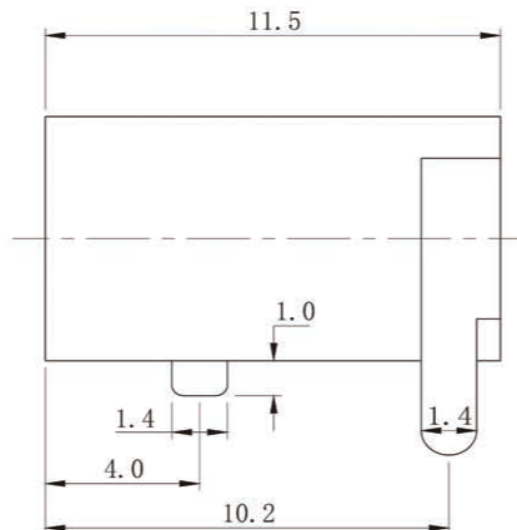

REV	A		
DATB	08/12/24		

P. C. B LAYOUT TOP VIEW

PIN	Φ1.65	Φ2.0	Φ2.5
APPD			

NO	PART	MATERIAL	QTY	REMARKS
7	TERMINAL-3	BRASS-0.4T	2	Tin Plating
6	TERMINAL-2	BRASS-0.4T	2	Tin Plating
5	TERMINAL-1	BRASS-0.5T	2	Tin Plating
4	SOCKET	BRASS-0.4T	4	Tin/Gold Plating
3	UP&DOWN COVER	ABS	2	BLACK
2	WASHER	ABS	4	
1	HOUSING	ABS	1	BLACK

TOLERANCE	
UNDER 1	±0.05
1-10	±0.15
OVER 10	±0.25

深圳市金航标电子有限公司			WWW.BDS666.COM		
KH-DC-044-2.0			0755-83044319		
TITLE:	DC POWER JACK	ITEM NO	DC-044		
DRAWING:	赖积任	08/12/24	SCALE	UNIT	mm
APPROVE:			PROJECTION		