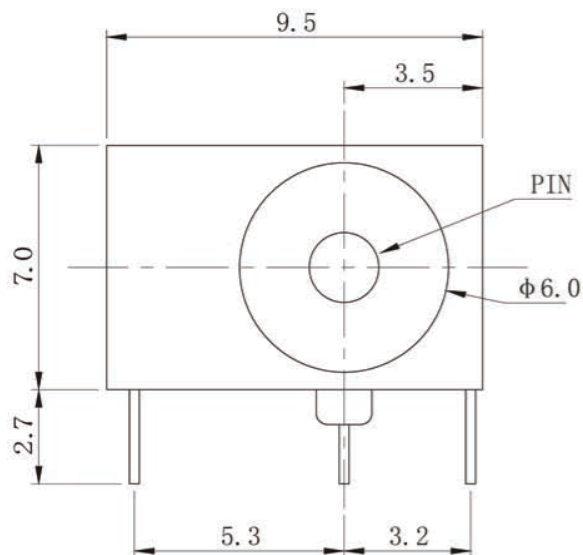

REV	A		
DATB	08/12/24		

P. C. B LAYOUT TOP VIEW

PIN	Φ1.65	Φ2.0	Φ2.5
APPD			

NO	PART	MATERIAL	QTY	REMARKS
7	TERMINAL-3	BRASS-0.4T	2	Tin Plating
6	TERMINAL-2	BRASS-0.4T	2	Tin Plating
5	TERMINAL-1	BRASS-0.5T	2	Tin Plating
4	SOCKET	BRASS-0.4T	4	Tin/Gold Plating
3	UP&DOWN COVER	ABS	2	BLACK
2	WASHER	ABS	4	
1	HOUSING	ABS	1	BLACK

TOLERANCE	
UNDER 1	±0.05
1-10	±0.15
OVER 10	±0.25

深圳市金航标电子有限公司			WWW.BDS666.COM		
KH-DC-044-2.0			0755-83044319		
TITLE:	DC POWER JACK	ITEM NO	DC-044		
DRAWING:	赖积任	08/12/24	SCALE	UNIT	mm
APPROVE:			PROJECTION		