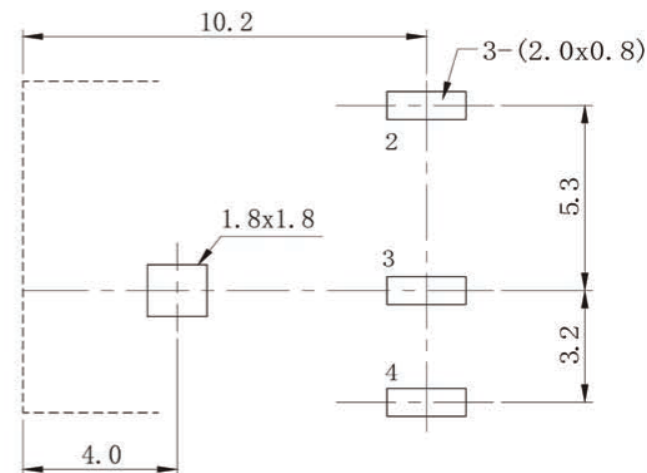

REV	A		
DATB	08/12/24		

P. C. B LAYOUT TOP VIEW

PIN	Φ1.65	Φ2.0	Φ2.5
APPD			

NO	PART	MATERIAL	QTY	REMARKS
7	TERMINAL-3	BRASS-0.4T	2	Tin Plating
6	TERMINAL-2	BRASS-0.4T	2	Tin Plating
5	TERMINAL-1	BRASS-0.5T	2	Tin Plating
4	SOCKET	BRASS-0.4T	4	Tin/Gold Plating
3	UP&DOWN COVER	ABS	2	BLACK
2	WASHER	ABS	4	
1	HOUSING	ABS	1	BLACK

TOLERANCE	
UNDER 1	±0.05
1-10	±0.15
OVER 10	±0.25

深圳市金航标电子有限公司			WWW.BDS666.COM		
KH-DC-044-2.0			0755-83044319		
TITLE:	DC POWER JACK	ITEM NO	DC-044		
DRAWING:	赖积任	08/12/24	SCALE	UNIT	mm
APPROVE:			PROJECTION		