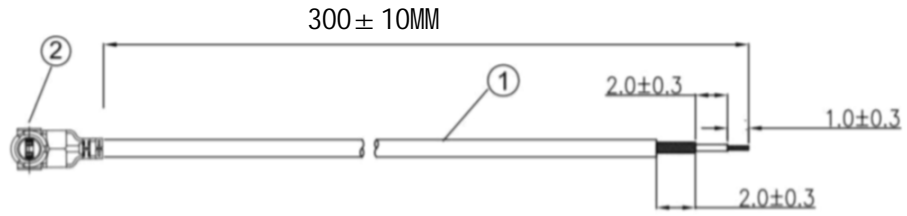

Kinghelm®

REVISIONS					
REV	NUMBER	DESCRIPTION	DWN	CHK	DATE
A		DESIGN			

- NOTES:
- ELECTRICAL:
 - VOLTAGE RATING:DCV 300V 10MS
 - CONDUCTANCE RESISTANCE: 3.0 OHM/MAX.
 - INSULATION RESISTANCE: 5.0M OHM/MIN.
 - THE CABLE SHOULD BE 100% ELECTRICAL TEST
 - IT SHOULD BE NO ANY OPEN/SHORT, MISWIRING AND INTERMITTENT FAILURES
 - MATERIAL:
 - SEE TABLE
 - ALL COMPONENTS ARE RoHS COMPLIANT.

ITEM NO.	PART NUMBER	DESCRIPTION	QTY.
②	接头	四代IPEX端子	1
①	同轴线	RG0.81红色线, OD:0.81MM	AS

深圳市金航标电子有限公司 www.kinghelm.com.cn
 KH-IPEX4-221-RG0.81-R300 0755-28190160

ALL DIMENSION ARE IN MM	DRAWN Jamy	DATE 2020-06-15	四代IPEX TO OPEN RG0.81红色转接线
	ENG.		
COMPUTER GENERATED IN SOLIDWORKS	MFG.		
DO NOT SCALE THIS DRAWING	Q.A.		
PROJECTION	GENERAL TOLERANCE FOR ANGLES X.X X.XX X.XXX ± 1° ± 0.3 ± 0.25 ± 0.150		SIZE Number B
			REV A
SCALE: Free			TYPE
SHEET 1 OF 1			