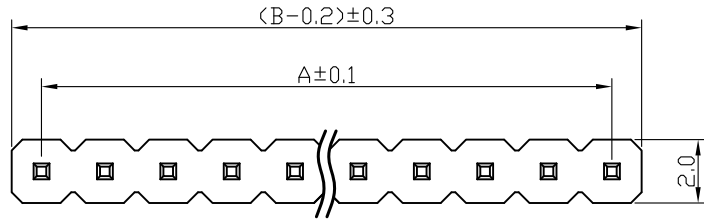

Kinghelm®

SPECIFICATIONS

Current Rating: 1.5 Amps
 Insulation Resistance: 1000M Ω Min
 Contact Resistance: 20mΩ Max
 Withstanding Voltage: AC 500V
 Operation Temperature: -40° to +105°
 Contact Material: Brass
 Standard: PA6T
 Insulator Material: Polyester (UL 94V-0)
 Contact Plating: Gold Flash
 Max. Processing Temp: 240° C for 30-60 seconds
 (260° C for 5 seconds)

RECOMMEND P. C. B LAYOUT
 PCB TOLERANCE: ± 0.05 (TOP VIEW)

深圳市金航标电子有限公司

www.kinghelm.com.cn

KH-2PH180-1X11P-L8.7

0755-28190160

UNLESS OTHERWISE SPECIFIED TOLERANCE
 X : ± 0.30 X° : $\pm 5^\circ$
 X.X : ± 0.25 X.X° : $\pm 1^\circ$
 X.XX : ± 0.20 X.XX° : $\pm 0.5^\circ$

DRAWN NAME

2.0PH H2.0 1xnPin 180度 PC2.8 PA3.9 PB2.0 L8.7 6T

| | | | | |
|------|----|-------|-----|------------|
| SIZE | A4 | SCALE | N:1 | PROUCT NO. |
| REV | A | UNIT | mm | PROJECT |
| | | | | PAGE 1/1 |