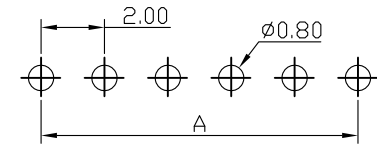

Kinghelm®

SPECIFICATIONS

Current Rating: 1.5 Amps
 Insulation Resistance: 1000M Ω Min
 Contact Resistance: 20mΩ Max
 Withstanding Voltage: AC 500V
 Operation Temperature: -40° to +105°
 Contact Material: Brass
 Standard: PA6T
 Insulator Material: Polyester (UL 94V-0)
 Contact Plating: Gold Flash
 Max. Processing Temp: 240° C for 30-60 seconds
 (260° C for 5 seconds)

RECOMMEND P. C. B LAYOUT
 PCB TOLERANCE: ± 0.05 (TOP VIEW)

深圳市金航标电子有限公司

www.kinghelm.com.cn

KH-2PH180-1X11P-L8.7

0755-28190160

UNLESS OTHERWISE SPECIFIED TOLERANCE
 X : ± 0.30 X° : $\pm 5^\circ$
 X.X : ± 0.25 X.X° : $\pm 1^\circ$
 X.XX : ± 0.20 X.XX° : $\pm 0.5^\circ$

DRAWN NAME

2.0PH H2.0 1xnPin 180度 PC2.8 PA3.9 PB2.0 L8.7 6T

| | | | | |
|------|----|-------|-----|------------|
| SIZE | A4 | SCALE | N:1 | PROUCT NO. |
| REV | A | UNIT | mm | PROJECT |
| | | | | PAGE 1/1 |