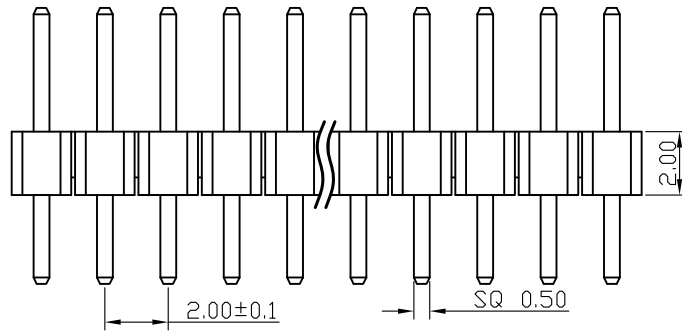

Kinghelm®

SPECIFICATIONS

Current Rating: 1.5 Amps
 Insulation Resistance: 1000M Ω Min
 Contact Resistance: 20mΩ Max
 Withstanding Voltage: AC 500V
 Operation Temperature: -40° to +105°
 Contact Material: Brass
 Standard: PA6T
 Insulator Material: Polyester (UL 94V-0)
 Contact Plating: Gold Flash
 Max. Processing Temp: 240° C for 30-60 seconds
 (260° C for 5 seconds)

RECOMMEND P. C. B LAYOUT
 PCB TOLERANCE: ± 0.05 (TOP VIEW)

深圳市金航标电子有限公司

www.kinghelm.com.cn

KH-2PH180-1X11P-L8.7

0755-28190160

UNLESS OTHERWISE SPECIFIED TOLERANCE
 X : ± 0.30 X° : $\pm 5^\circ$
 X.X : ± 0.25 X.X° : $\pm 1^\circ$
 X.XX : ± 0.20 X.XX° : $\pm 0.5^\circ$

DRAWN NAME

2.0PH H2.0 1xnPin 180度 PC2.8 PA3.9 PB2.0 L8.7 6T

| | | | | |
|------|----|-------|-----|------------|
| SIZE | A4 | SCALE | N:1 | PROUCT NO. |
| REV | A | UNIT | mm | PROJECT |
| | | | | PAGE 1/1 |